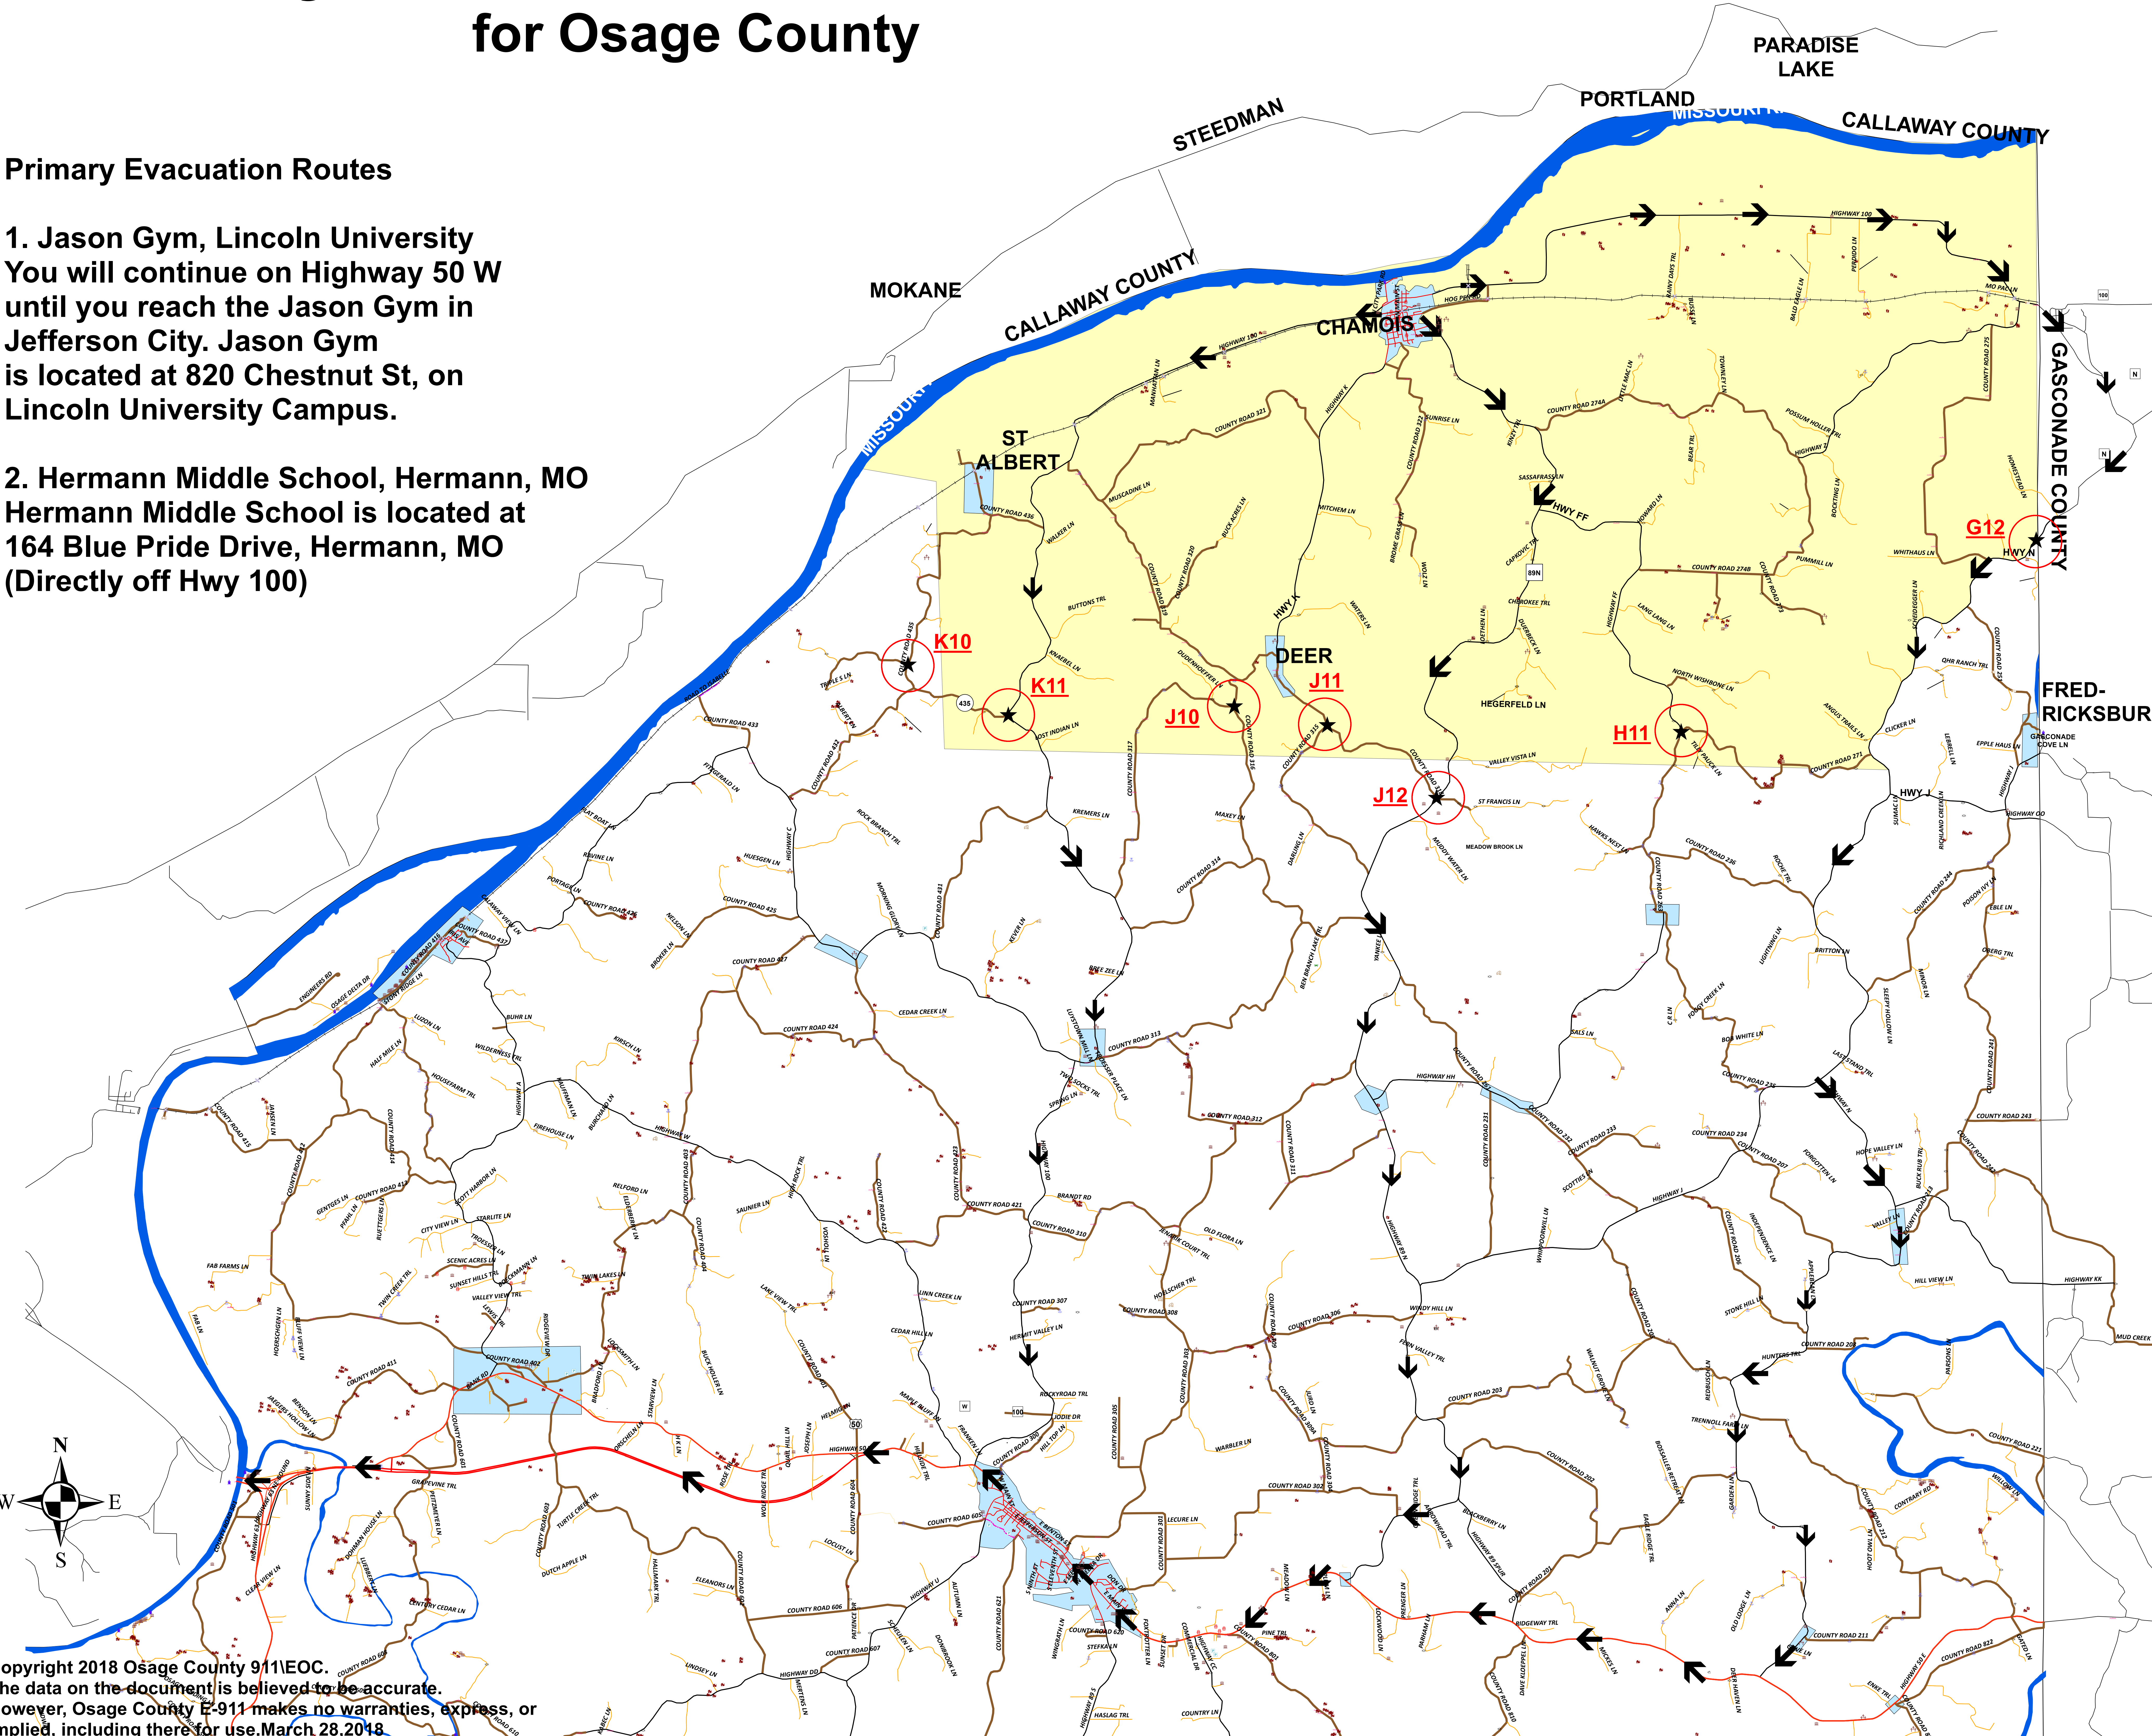

Callaway Nuclear Plant Evacuation Route for Osage County

Primary Evacuation Routes

1. Jason Gym, Lincoln University
You will continue on Highway 50 W until you reach the Jason Gym in Jefferson City. Jason Gym is located at 820 Chestnut St, on Lincoln University Campus.

2. Hermann Middle School, Hermann, MO
Hermann Middle School is located at 164 Blue Pride Drive, Hermann, MO (Directly off Hwy 100)

Copyright 2018 Osage County 911/EOC.
The data on the document is believed to be accurate.
However, Osage County E-911 makes no warranties, express, or implied, including their use. March 28, 2018