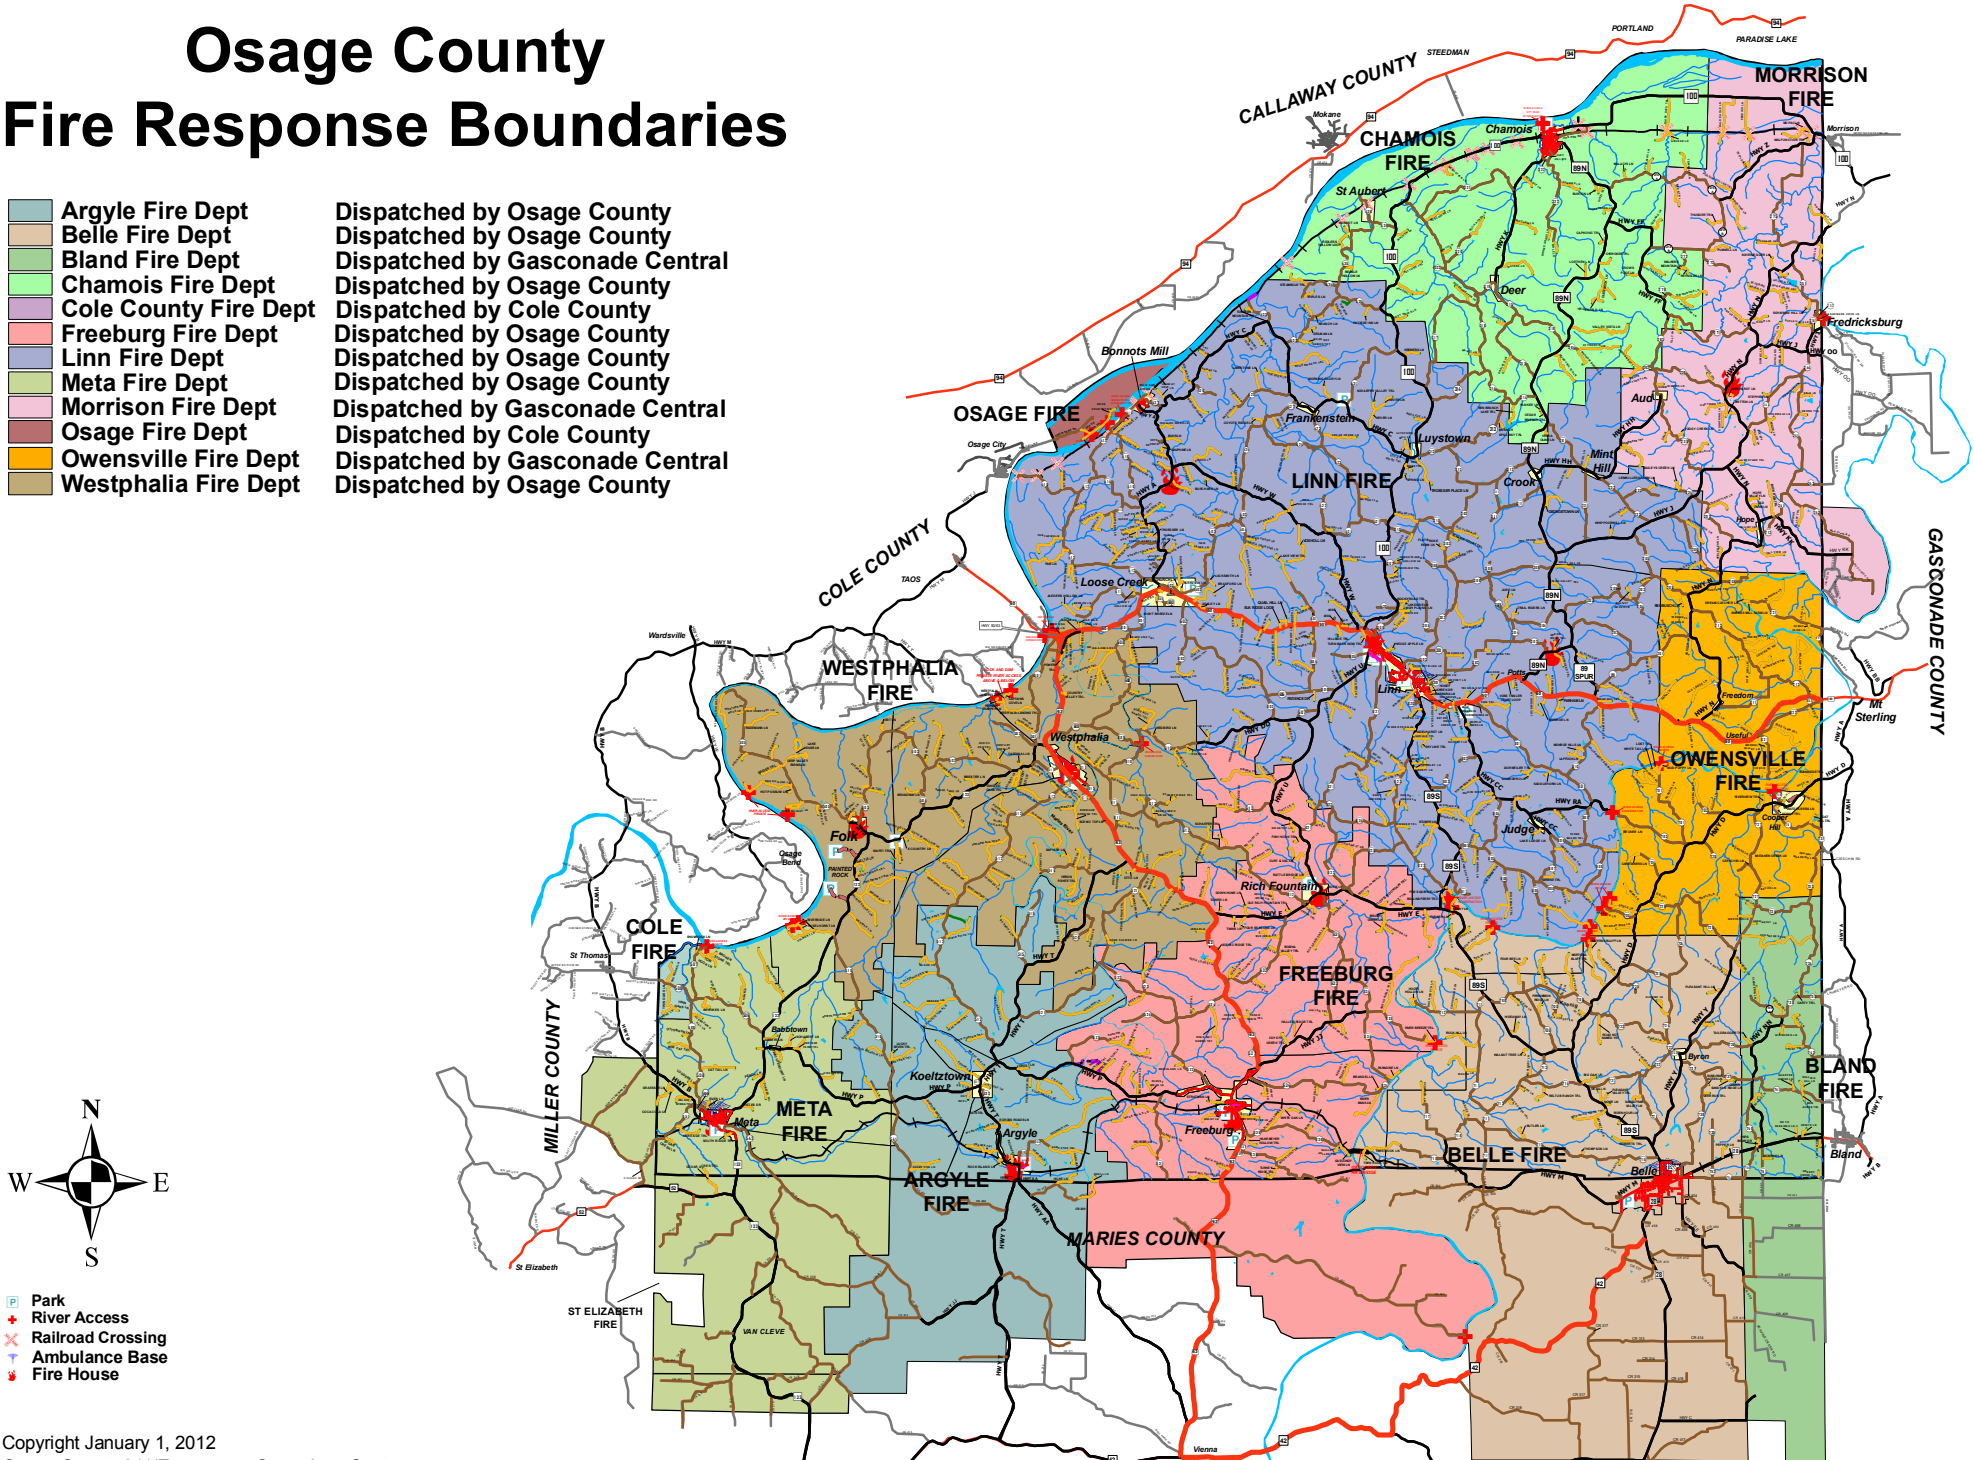

# Osage County Fire Response Boundaries

- Argyle Fire Dept
- Belle Fire Dept
- Bland Fire Dept
- Chamois Fire Dept
- Cole County Fire Dept
- Freeburg Fire Dept
- Linn Fire Dept
- Meta Fire Dept
- Morrison Fire Dept
- Osage Fire Dept
- Owensville Fire Dept
- Westphalia Fire Dept

- Dispatched by Osage County
- Dispatched by Osage County
- Dispatched by Gasconade Central
- Dispatched by Osage County
- Dispatched by Cole County
- Dispatched by Osage County
- Dispatched by Osage County
- Dispatched by Osage County
- Dispatched by Gasconade Central
- Dispatched by Cole County
- Dispatched by Gasconade Central
- Dispatched by Osage County

- Park
- River Access
- Railroad Crossing
- Ambulance Base
- Fire House