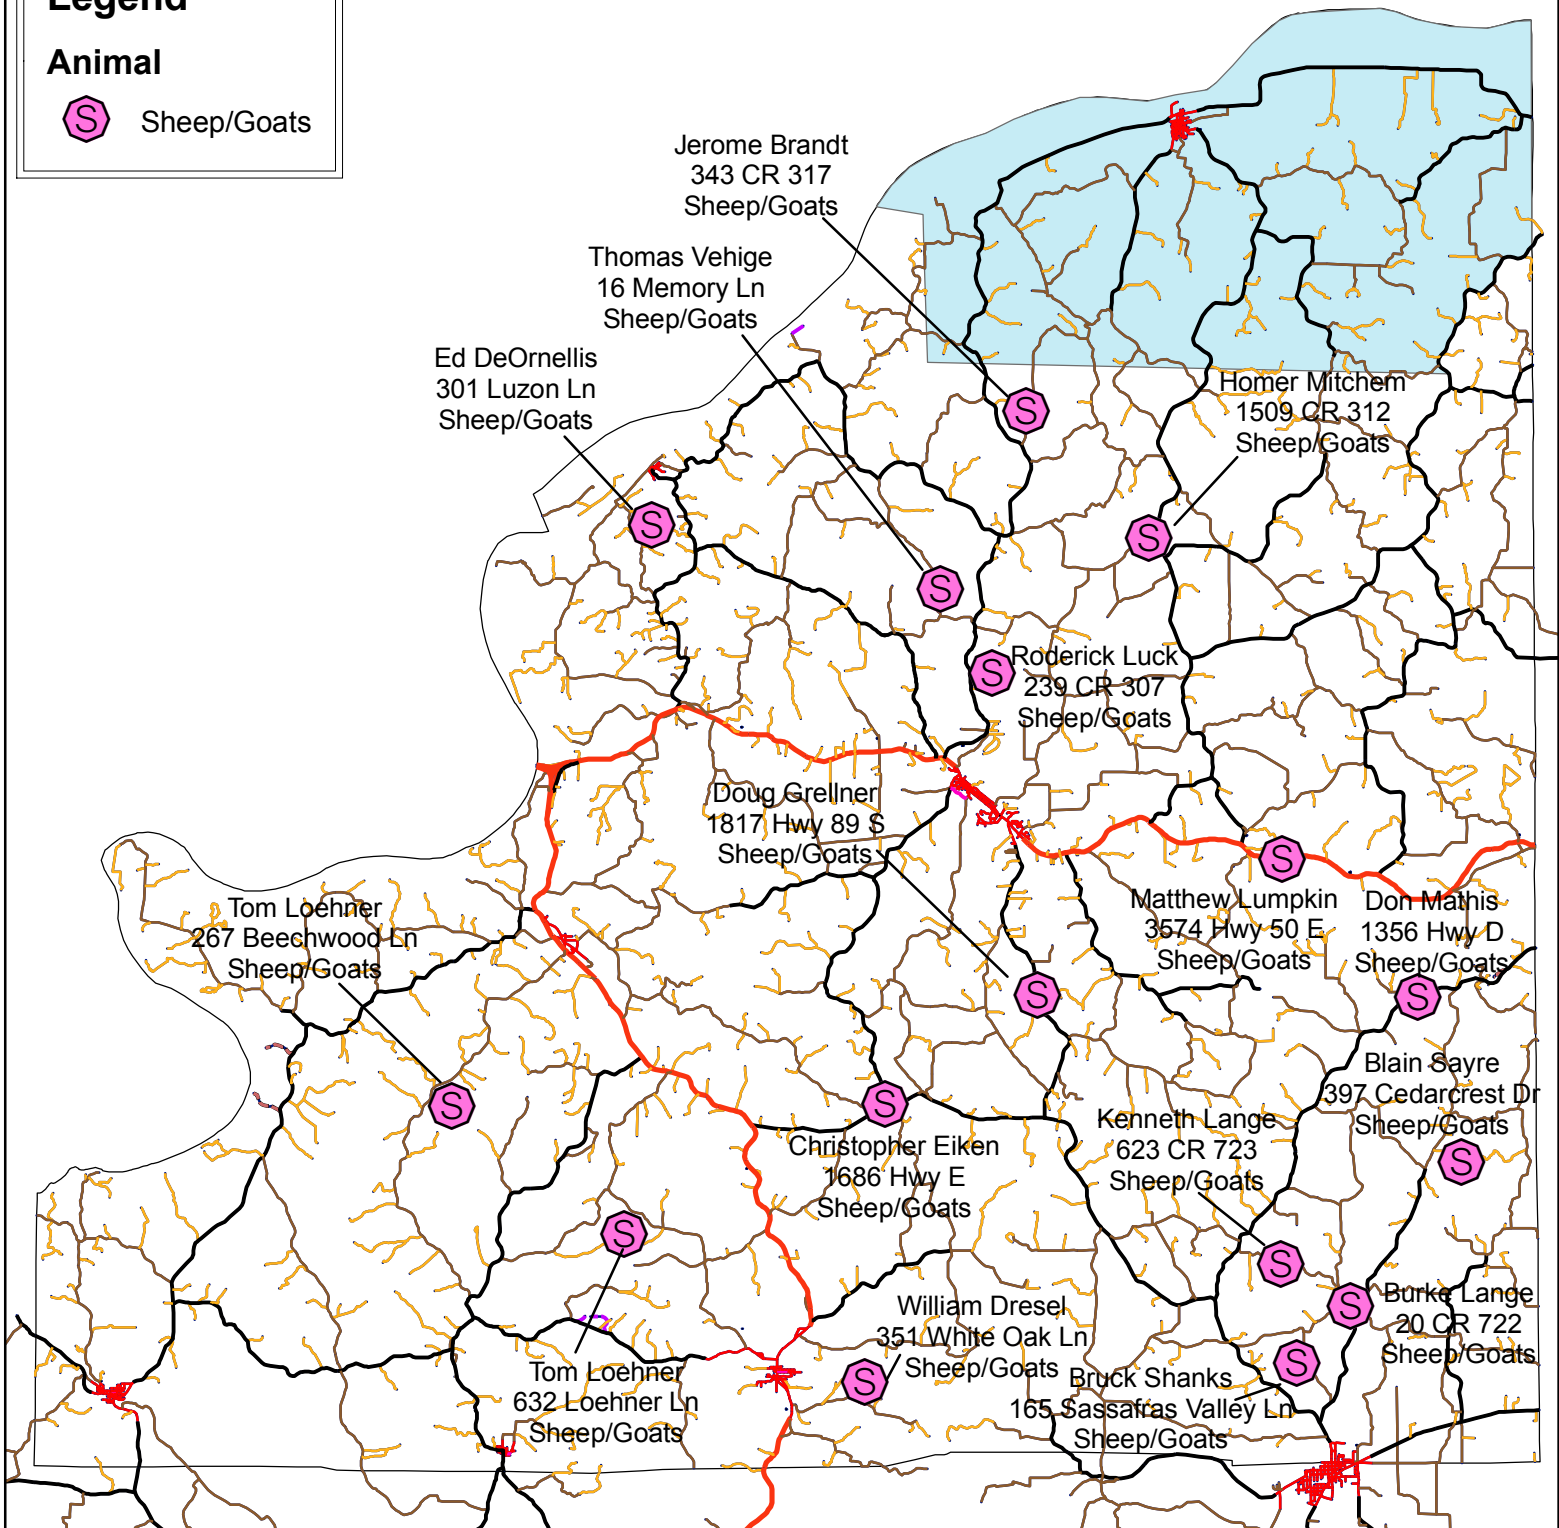

Osage County Sheep Owners

Legend

Animal

 Sheep/Goats

Osage County Emergency Management

Copyright 2011 Osage County E-911.
The data on this document is believed to be accurate.
However, Osage County E-911 makes no warranties, express
or implied, including these for use.
June 10, 2011