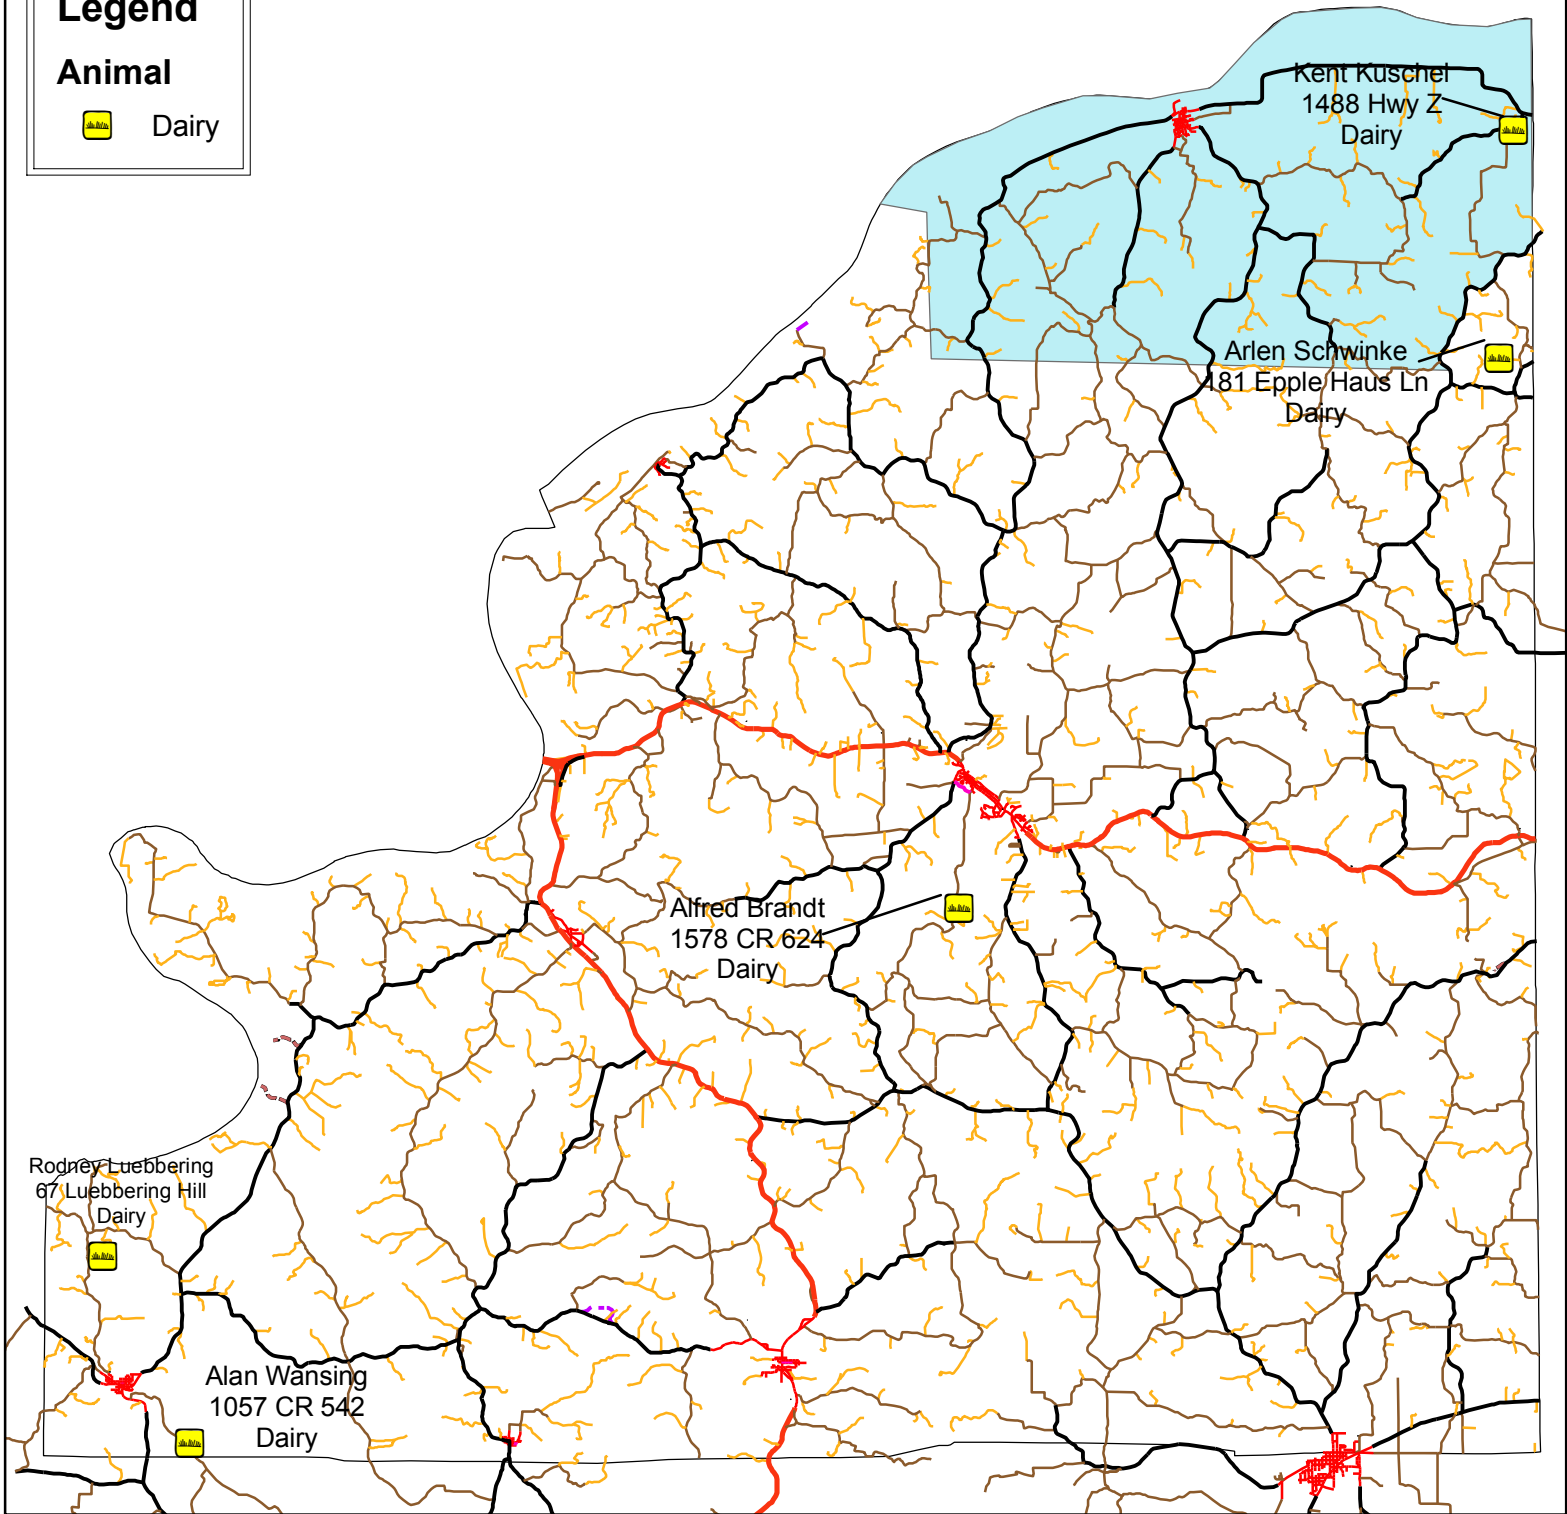

Osage County Dairy Map

Legend

Animal

 Dairy

Osage County Emergency Management

Copyright January 1, 2012

Osage County 911/ Emergency Operations Center.
The data on this document is believed to be accurate.