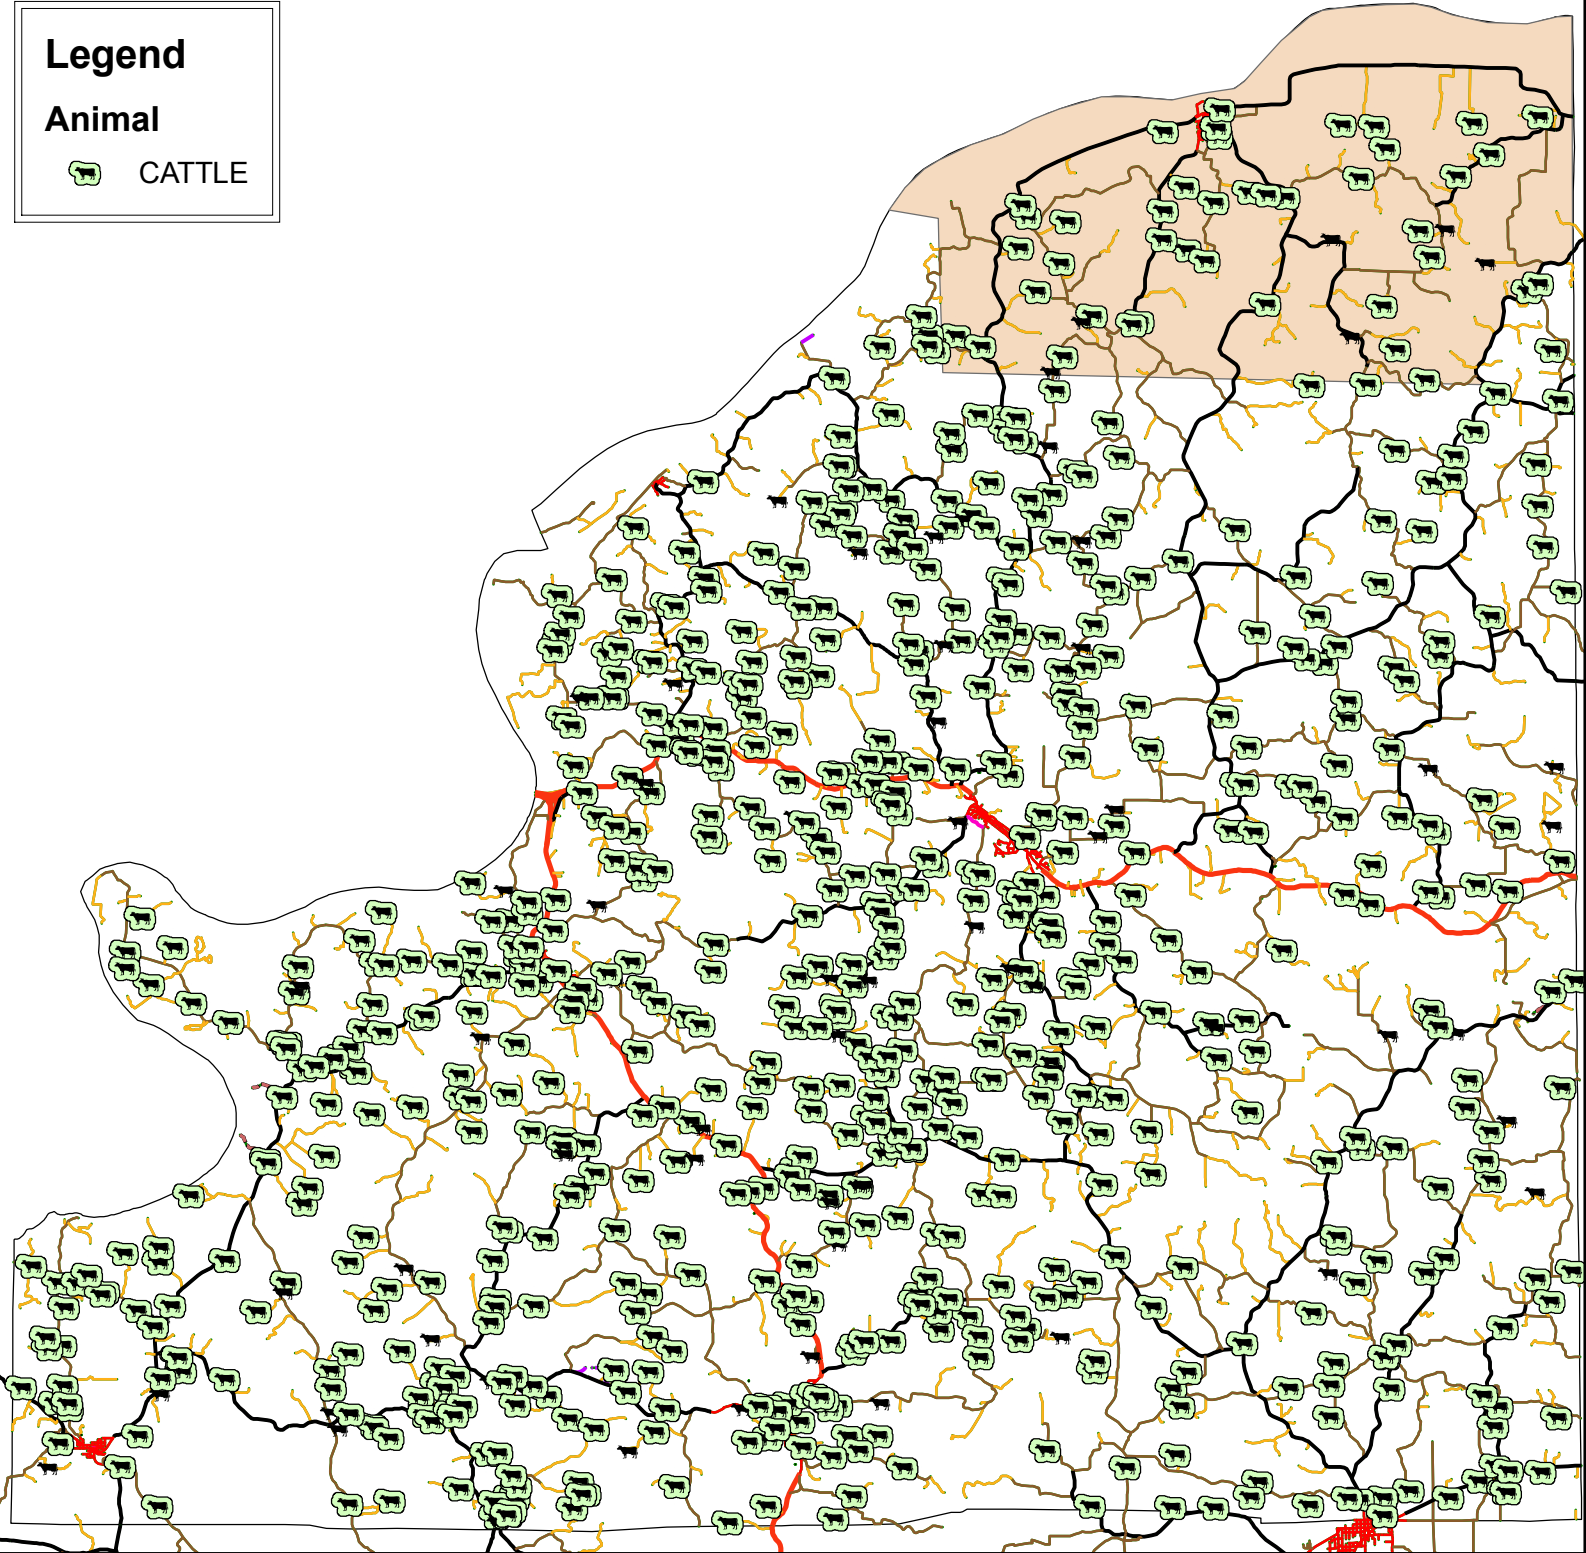

Osage County Cattle Map

Legend

Animal

 CATTLE

Osage County Emergency Management

Copyright January 1, 2012

Osage County 911/ Emergency Operations Center.
The data on this document is believed to be accurate.